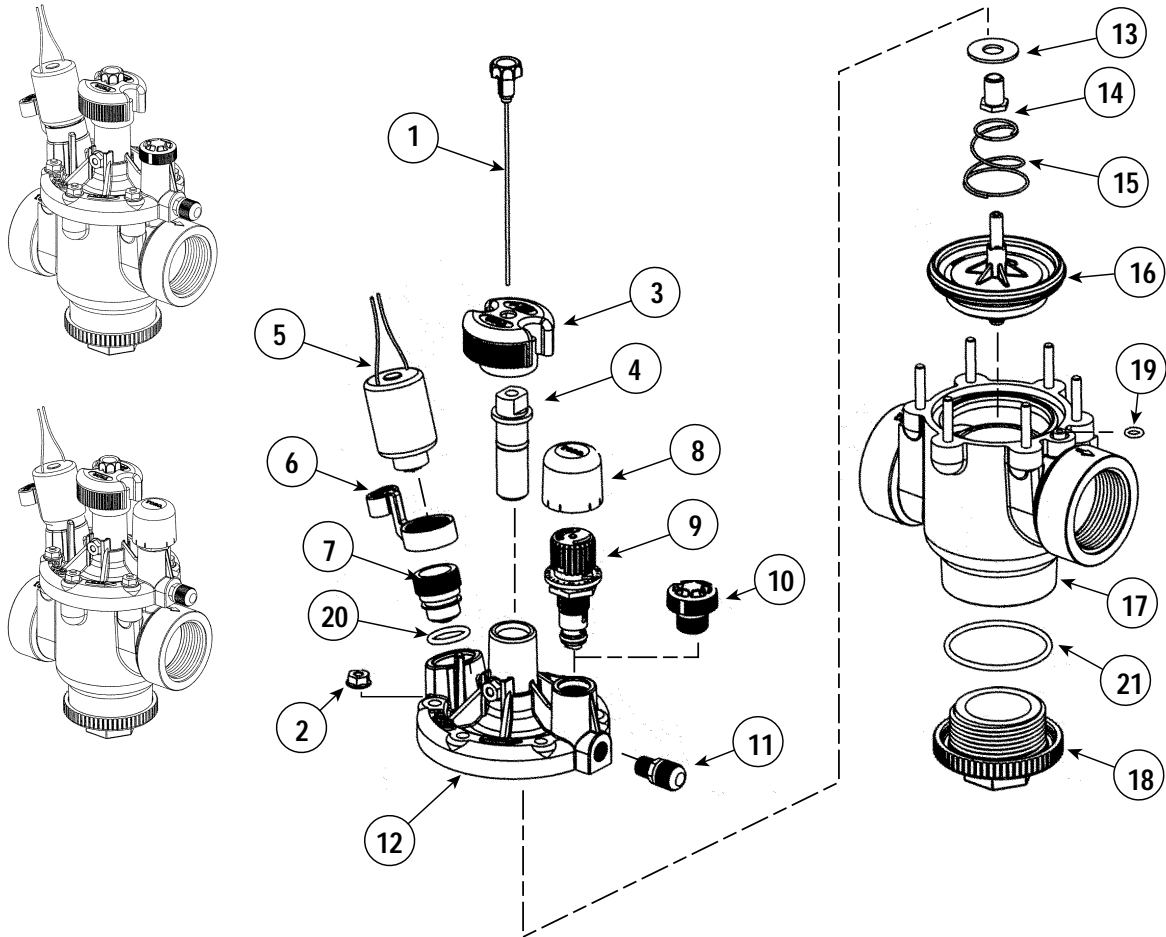

P-220 Series, 1.5 Inch

Item No.	Part No.	Description	Quantity Per Assy.
1	*R-1552	Metering Rod Assy.	1
2	845101	Hex Nut, Flanged	7
3	89-9780	Handle, Flow Control	1
4	933701	Stem, Flow Control	1
5	102-0842	Solenoid Assy., 60 Hz	1
5	102-0927	Solenoid Assy., 50 Hz	1
6	1081501	Handle, Bleed Plug	1
7	1009605	Bleed Plug	1
8	835203	Vandal Cap	1
9	*EZR-30	Regulator Module, 30 PSI (Includes Item 8)	1
9	*EZR-100	Regulator Module, 100 PSI (Includes Item 8)	1
10	89-9521	Blanking Plug Assy.	1
11	834101	Schrader Valve Assy.	1
12	102-0366	Bonnet Assy.	1
13	856202	Stem Washer	1
14	1033-H	Bushing	1
15	H1040	Spring	1
16	102-0770	Diaphragm Assy.	1
17	1054-H	O-Ring, Body	1
18	209406	Plug, Body, NPT & BSP	1
19	-----	Valve Body Assy.	1
20	1009701	O-Ring, Bleed Plug	1
21	R5100-135-70N	O-Ring, Body	1
Plug 1			
	SERVICE PARTS AND ASSEMBLIES		
	*89-9580	Solenoid Assy., Potted, 50/60 Hz (Includes Plunger and O-Ring)	