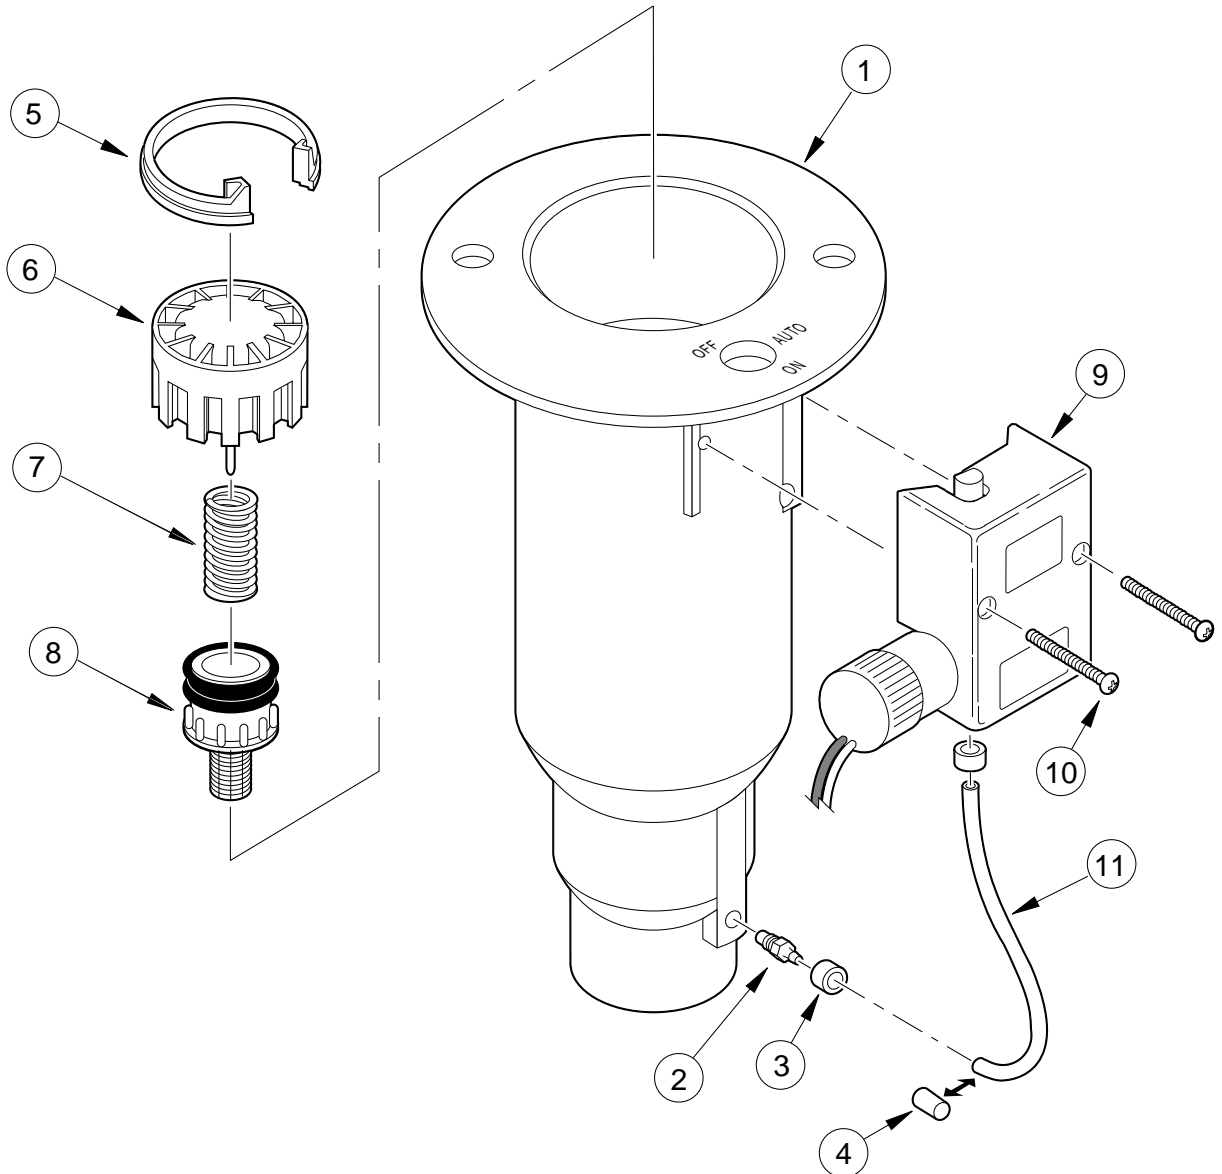

## Golf Sprinkler Body — 1 Inch

Item No.	Part No.	Description	Quantity Per Assy.
1	-----	Body Assy. (See p. 65)	1
2	9-6002	Adapter, Tubing, Threaded, 1/4".	1
3	*900-40	Retainer, Tube	2
4	*89-8157	Cap, Poly	1
5	89-4702	Snap Ring, Valve	1
6	9-1485	Cylinder Assy., NO & COM	1
6	9-1487	Cylinder Assy., EL & NC	1
7	3-2633	Spring, Valve, NO, EL & NC	1
7	89-5821	Spring, Valve, COM	1
8	89-1044	Piston Assy., NO & COM	1
8	89-1054	Piston Assy., EL & NC	1
8	102-0081	Piston Assy., EL, 720	1
9	-----	Pilot Valve Assy. (See p. 68)	1
10	3-2696	Screw, Tap, #8	2
11	9-2622	Tubing, Pilot Valve, 6 1/4" (EL & NC)	1
11	9-1876	Tubing, 1/4 Poly, 12" (COM)	1
N/I	3-2606	Adapter, 1/4 Poly (Used on 02 and 52 Models Only)	1