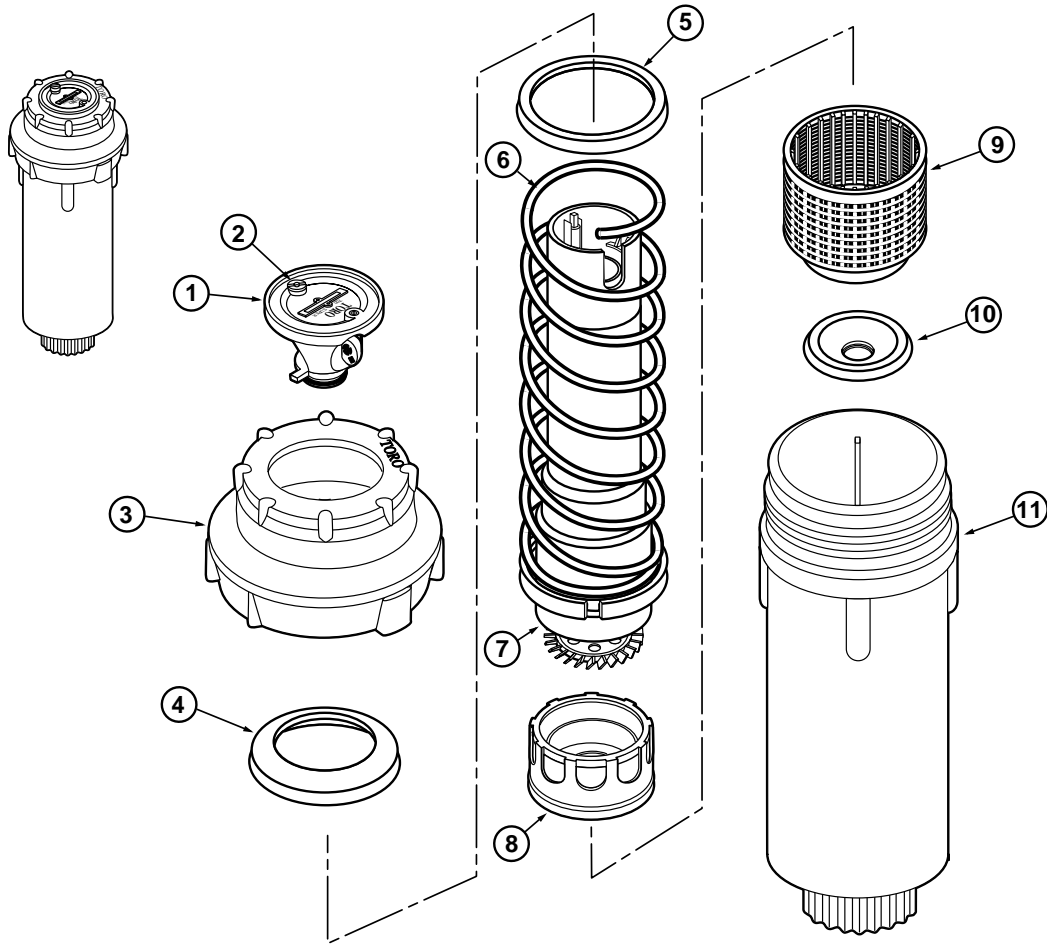

S700 Lawn

Item No.	Part No.	Description	Quantity Per Assy.
1	-----	Nozzle Assy. (See p. 21)	1
2	-----	Lock Pin, Nozzle (See p. 21)	1
3	35-8962	Cap	1
4	35-3145	Seal, Riser	1
5	89-0995	Sleeve, Spring	1
6	35-4508	Spring, Retraction	1
7	35-8912	Riser Assy., FC	1
7	35-8913	Riser Assy., PC	1
8	35-6323	Stator Assy., Variable	1
9	9-1691	Screen	1
10	89-0266	Check Valve	1
11	9-1661	Body	1
		SERVICE PARTS AND ASSEMBLIES	
	700-10	Kit, Cover, Rubber	
	89-0323	Cover, Nozzle (For use with non "L" version nozzles only)	
	89-0805	Restrictor, Low Pressure	
		SERVICE TOOLS	
		See p. 69	