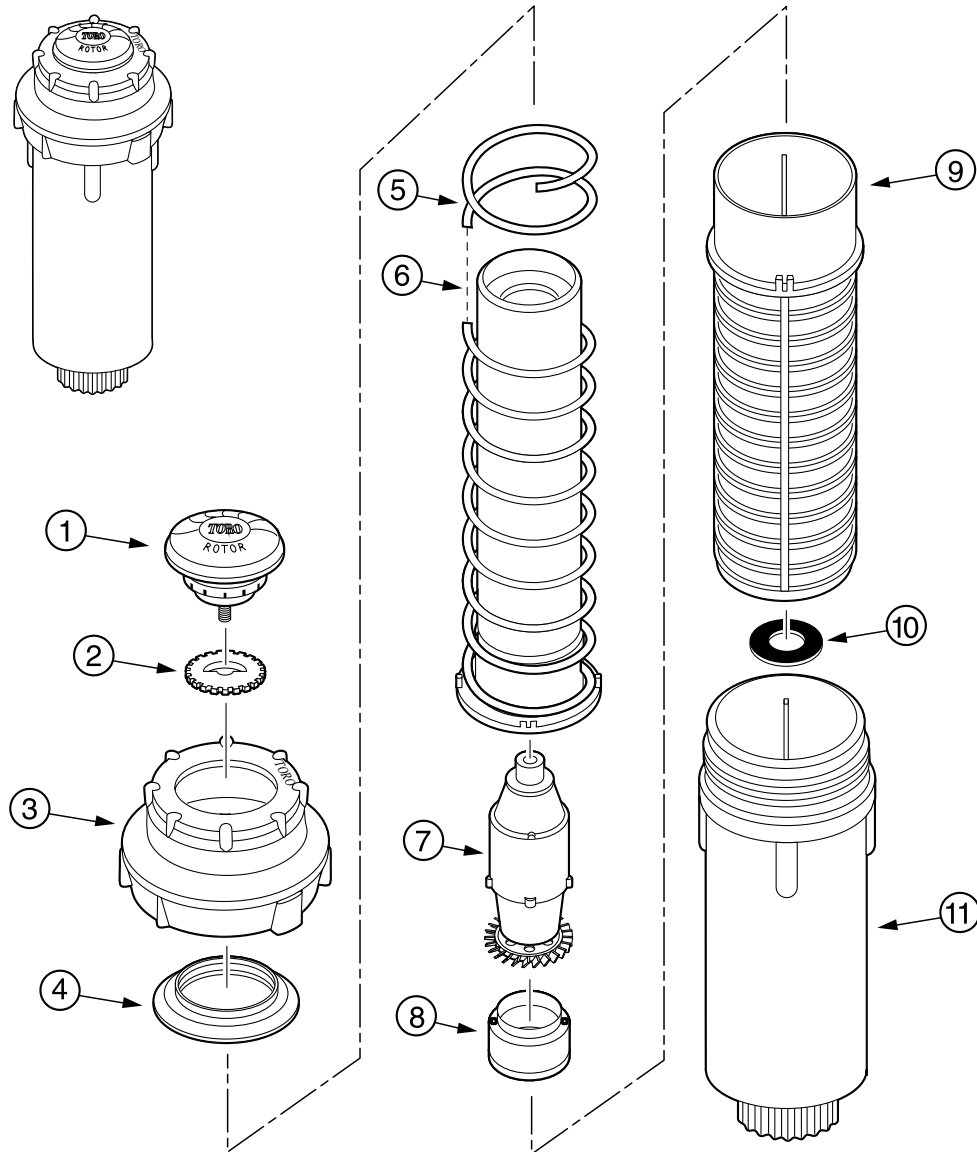

340 Lawn

Item No.	Part No.	Description	Quantity Per Assy.
1	-----	Nozzle Assy. (See p. 9)	1
2	-----	Disc, Arc (See p. 9)	1
3	35-8963	Cap Assy., (Lawn)	1
4	89-2037	Seal, Riser	1
5	89-2039	Spring, Return	1
6	89-2035	Riser	1
7	35-8580	Drive Assy.	1
8	89-1918	Stator Assy., Insert	1
8	89-1919	Stator Assy., Body	1
9	89-2036	Screen, Basket	1
10	89-9841	Check Valve	1
11	9-1661	Body	1