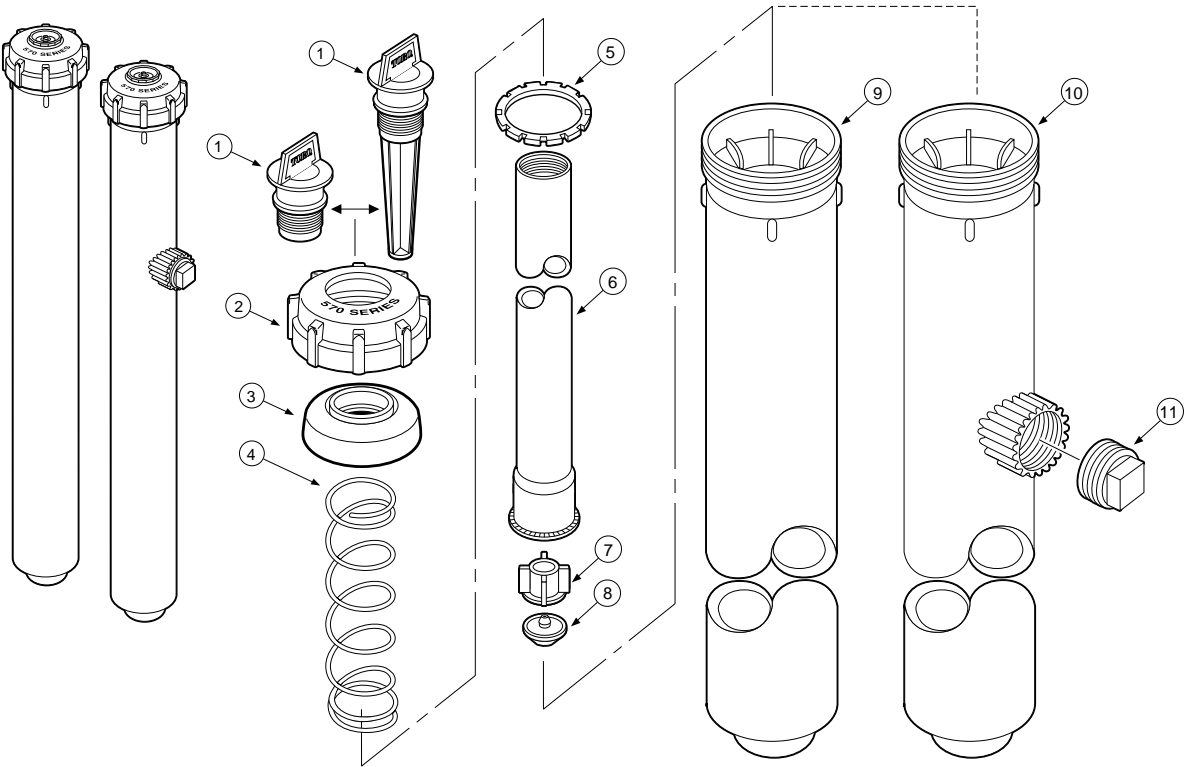

570Z-12P, 570Z-12P SI & 570Z-PRX-12P

Item No.	Part No.	Description	Quantity Per Assy.
1	-----	Flush Plug	1
2	89-8210	Cap, COM	1
3	89-5987	Seal, Cap	1
4	35-6872	Spring, Return	1
4	35-9634	Spring, Return, COM	1
5	89-0433	Ratchet (Side Inlet)	1
5	89-0855	Ratchet (Non-Side Inlet)	1
6	89-0957	Riser	1
7	-----	Housing, COM (See Service Item 89-5896)	1
8	-----	Seat, COM (See Service Item 89-5896)	1
9	9-7236	Body, 12P (Non-Side Inlet)	1
10	35-9322	Body, 12P (Side Inlet)	1
11	363-3125	Plug, 1/2" NPT (Side Inlet)	1
SERVICE PARTS AND ASSEMBLIES			
	89-5989	Cap Assy. (Includes Items 2 & 3)	
	89-5896	COM Assy. (Includes Items 7 & 8)	