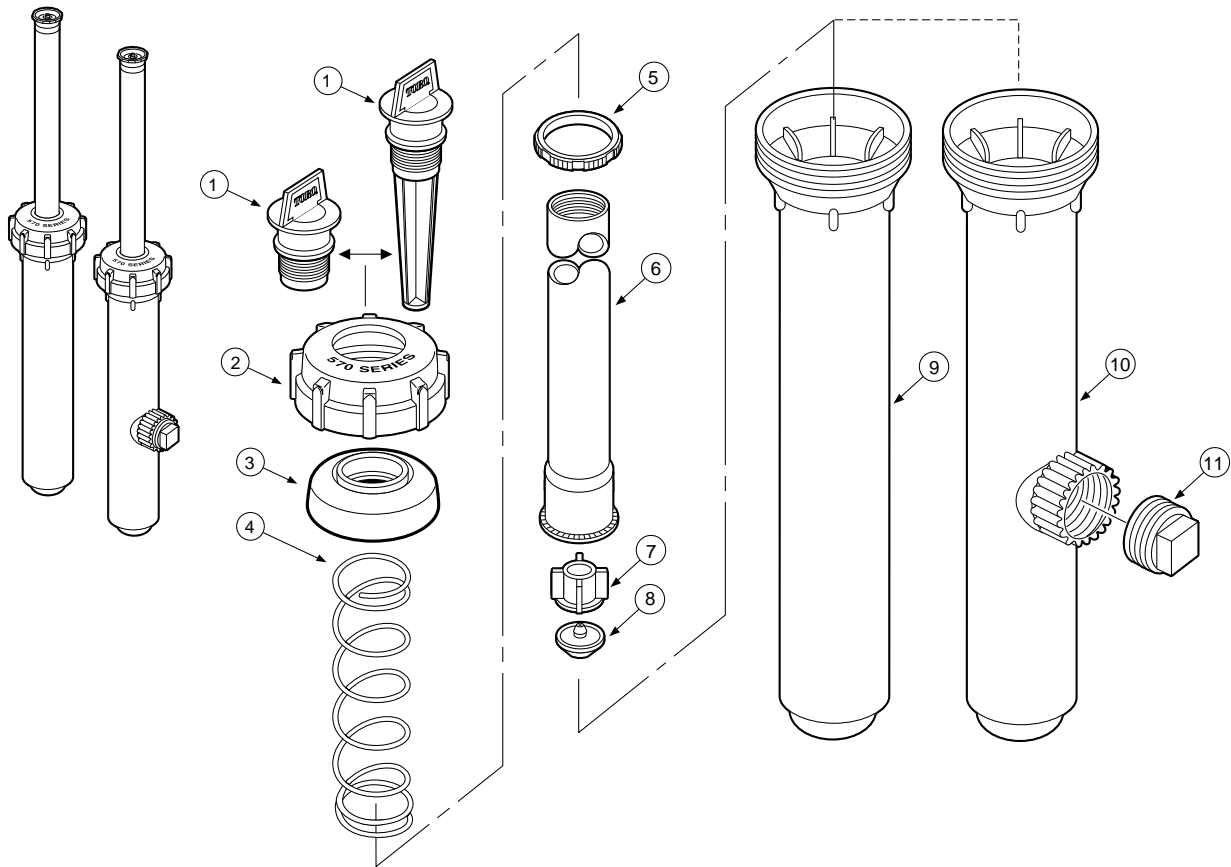

570Z-6P, 570Z-6P SI & 570Z-PRX-6P

Item No.	Part No.	Description	Quantity Per Assy.
1	-----	Flush Plug	1
2	89-8210	Cap	1
3	89-3746	Seal, Cap	1
4	35-4874	Spring, Return	1
4	35-9633	Spring, Return, COM	1
5	89-0463	Retainer, Spring	1
6	89-0856	Riser	1
7	-----	Housing, COM (See Service Item 89-5896)	1
8	-----	Seat, COM (See Service Item 89-5896)	1
9	89-0970	Body, 6P (Non-Side Inlet)	1
10	89-0857	Body, 6P (Side Inlet)	1
11	363-3125	Plug, 1/2" NPT (Side Inlet)	1
		SERVICE PARTS AND ASSEMBLIES	
	89-8256	Cap Assy. (Includes Items 2 & 3)	
	89-5896	COM Assy., (Includes Items 7 & 8)	
	102-0972	PRX Riser Assy., 6P (Includes Items 1 & 6)	
	102-0974	PRX Riser Assy., 6P, COM (Includes Items 1 & 6-8)	